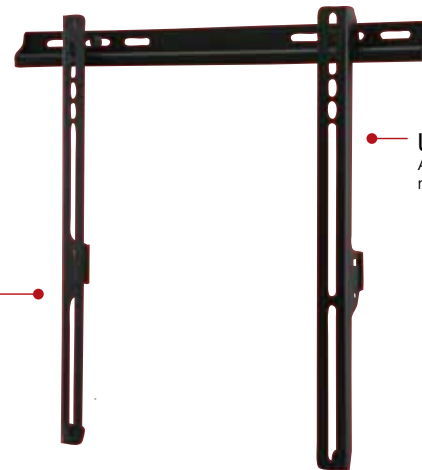

peerless-AV[®]

FLAT TV WALL MOUNT
For 32" - 46" TVs

UNIVERSAL

Fits 32" to 46" (81-117cm)
TVs with up to 400 x 400mm
mounting patterns

CLOSE

Positions TV close to
the wall for a low-profile
appearance

LEVEL

Ensure alignment
with included level

SHIFT

Side-to-side adjustment
allows for perfect TV
positioning

RoHS
2002/95/EC

MADE IN USA

tru•vue[™]

TVF646

TVF646

FLAT TV WALL MOUNT FOR 32"-46" TVs

This easy-to-install flat TV wall mount fits nearly all flat-panel TVs, thanks to the universal mounting brackets. The low-profile design allows you to mount your TV close to your display wall, giving a flush appearance. Laterally shift your display left or right, after you've installed your mount, to ensure perfect TV placement, even with off-center studs. Self-locking bracket holds your TV securely in place, preventing the TV from being accidentally bumped off the mount.

LOW PROFILE DESIGN
Creates an aesthetically appealing look

MOUNTS TO WOOD STUD, CONCRETE, CINDER OR BREEZE BLOCK
Can be mounted anywhere in the home

UNIVERSAL MOUNTING PATTERN
Accommodates a variety of TV mounting patterns