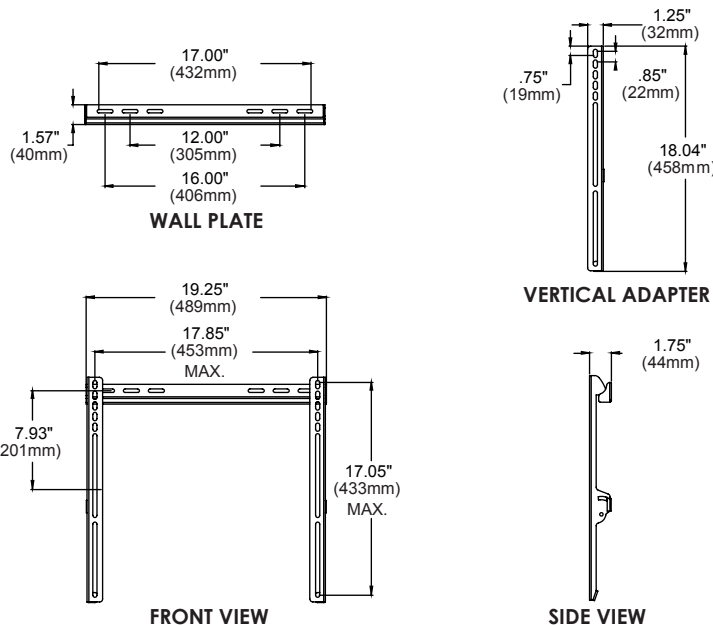

SHIFT

Side-to-side adjustment
allows for perfect TV
positioning

RoHS
2002/95/EC

MADE IN USA

tru•vue[™]

TVF646

TVF646

FLAT TV WALL MOUNT FOR 32"-46" TVs

This easy-to-install flat TV wall mount fits nearly all flat-panel TVs, thanks to the universal mounting brackets. The low-profile design allows you to mount your TV close to your display wall, giving a flush appearance. Laterally shift your display left or right, after you've installed your mount, to ensure perfect TV placement, even with off-center studs. Self-locking bracket holds your TV securely in place, preventing the TV from being accidentally bumped off the mount.

All dimensions = inch (mm)

Product Specifications

	PACKAGE SIZE (L x W x H)	PACKAGE SHIP WEIGHT	PACKAGE UPC	UNITS IN PACKAGE	LOAD CAPACITY	AVAILABLE COLORS
TVF646	20.25" x 5.3" x 2.1" (514 x 135 x 53mm)	3.4lb (1.54kg)	735029293187	1	70lb (32kg)	Black

Ordering Specifications

	MASTER PACK SIZE (L x W x H)	MASTER PACK SHIP WEIGHT	MASTER PACK UPC	UNITS IN MASTER PACK
TVF646	21.6" x 11.7" x 5.9" (549 x 297 x 150mm)	18.20lb (8.26kg)	10735029293184	5

Peerless Industries, Inc. ■ 2300 White Oak Circle ■ Aurora, IL 60502 ■ (800) 865-2112 ■ (630) 375-5100 ■ Fax: (800) 359-6500 ■ peerless-av.com